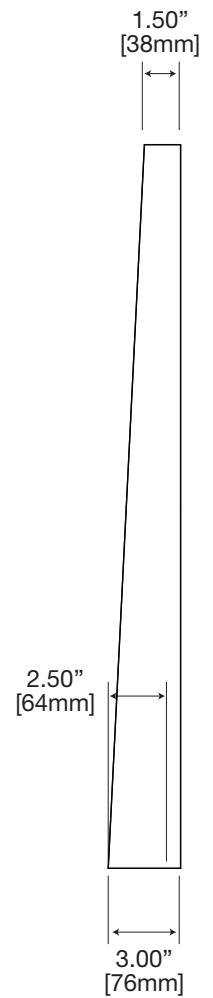

Tapered Framed Mirror
(Round)

2½ in. D. ridge at the bottom

30.00"
[762mm]

1.50"
[38mm]

2.50"
[64mm]

3.00"
[76mm]