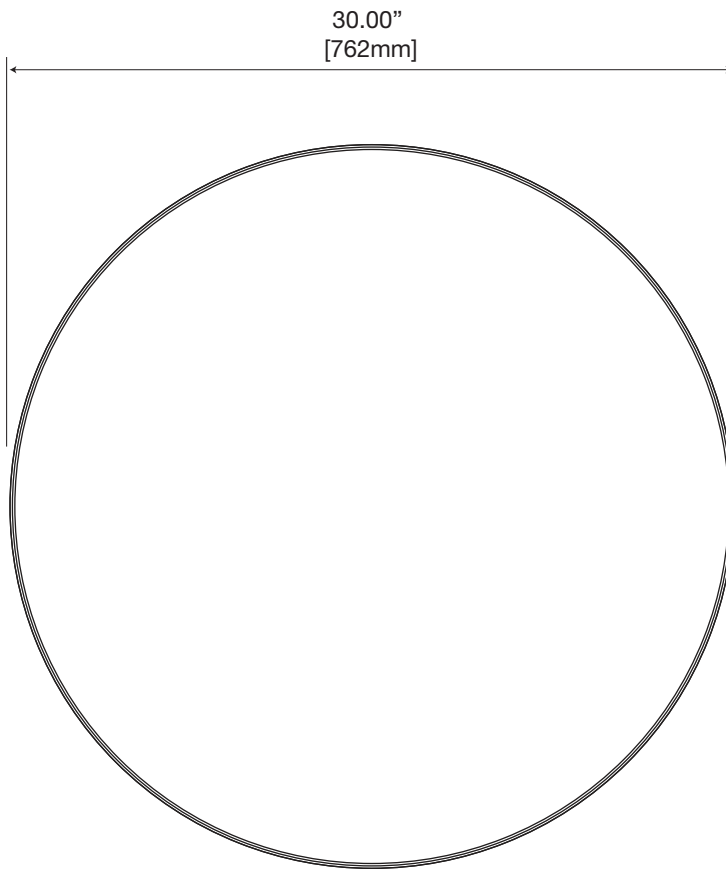

Tapered Framed Mirror
(Round)

2½ in. D. ridge at the bottom

30.00"
[762mm]

1.50"
[38mm]

2.50"
[64mm]

3.00"
[76mm]