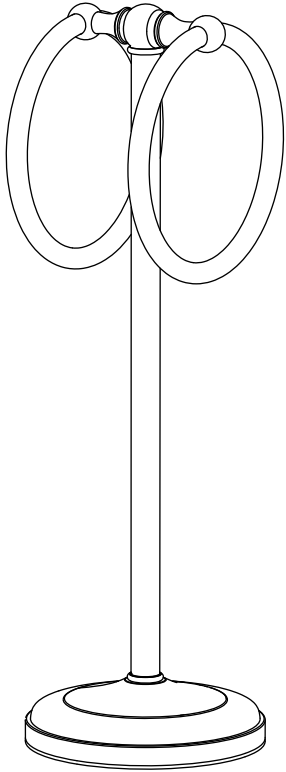

Countertop Towel Ring

General Specifications

Countertop Towel Ring

- #1454C (Chrome)
- #1454SN (Satin Nickel)

4.63"
[118mm]

12.00"
[305mm]

4.25"
[108mm]