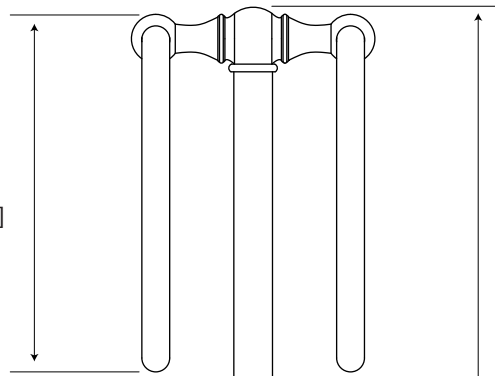

Countertop Towel Ring

General Specifications

Countertop Towel Ring

- #1454C (Chrome)
- #1454SN (Satin Nickel)

4.63"
[118mm]

12.00"
[305mm]

4.25"
[108mm]