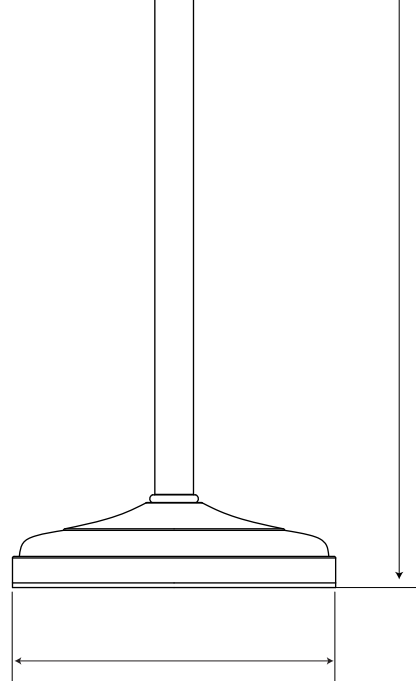

Countertop Towel Ring

General Specifications

Countertop Towel Ring

- #1454C (Chrome)
- #1454SN (Satin Nickel)

4.63"
[118mm]

12.00"
[305mm]

4.25"
[108mm]