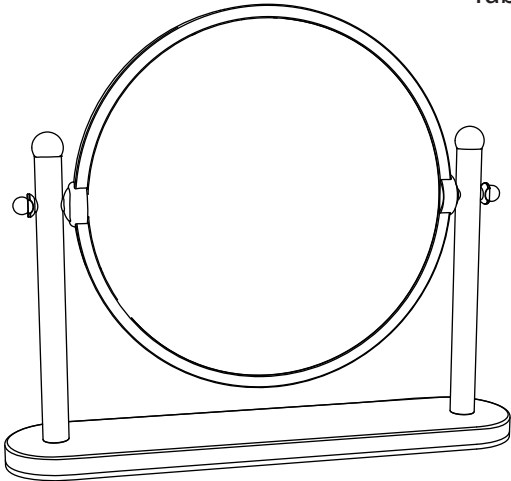

# Premier Table Mirror

General Specifications

Table Mirror

- #1390 (Polished Brass)
- #1391 (Chrome)
- #1392 (Satin Nickel)

Solid Brass Construction

- Mirror rotates 360°
- 3x magnification on one side