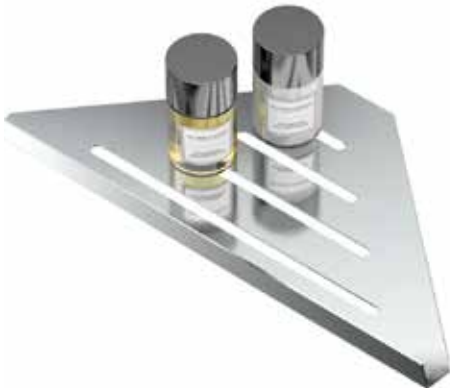

Spa Roll-up Towel Essential

Spa Roll-up Towel Essential
With concealed mounting, 21¼" L.
1450 Chrome
1451 Satin Nickel

Spa Towel Shelves

Spa Rack
20" L., 10" H.
1541 Chrome
1541SN Satin Nickel

Spa Rack
18" L., 8½" H.
1532 Chrome

NEW

Elegant Shower Shelves

Corner Shelf

With concealed mounting
Stainless Steel Construction
11" W.

1455 Chrome
1456 Brushed

Shower Shelf

With concealed mounting
Stainless Steel Construction

19" L.	10" L.
# 1460 Chrome	# 1467 Chrome
# 1461 Brushed	# 1468 Brushed

Corner Shelf

With concealed mounting
Stainless Steel Construction
13" W.

1463 Chrome
1464 Brushed

Shower Basket Essentials

Corner Shower Basket

Stainless Steel Construction
With concealed mounting
8 1/2" W.