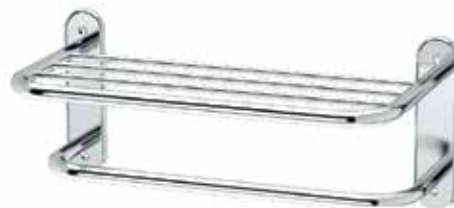

Spa Roll-up Towel Essential

Spa Roll-up Towel Essential
With concealed mounting, 21¼" L.
1450 Chrome
1451 Satin Nickel

Spa Towel Shelves

Spa Rack
20" L., 10" H.
1541 Chrome
1541SN Satin Nickel

Spa Rack
18" L., 8½" H.
1532 Chrome

NEW

Elegant Shower Shelves

Corner Shelf

With concealed mounting
Stainless Steel Construction
11" W.

1455 Chrome
1456 Brushed

Shower Shelf

With concealed mounting
Stainless Steel Construction

19" L.	10" L.
# 1460 Chrome	# 1467 Chrome
# 1461 Brushed	# 1468 Brushed